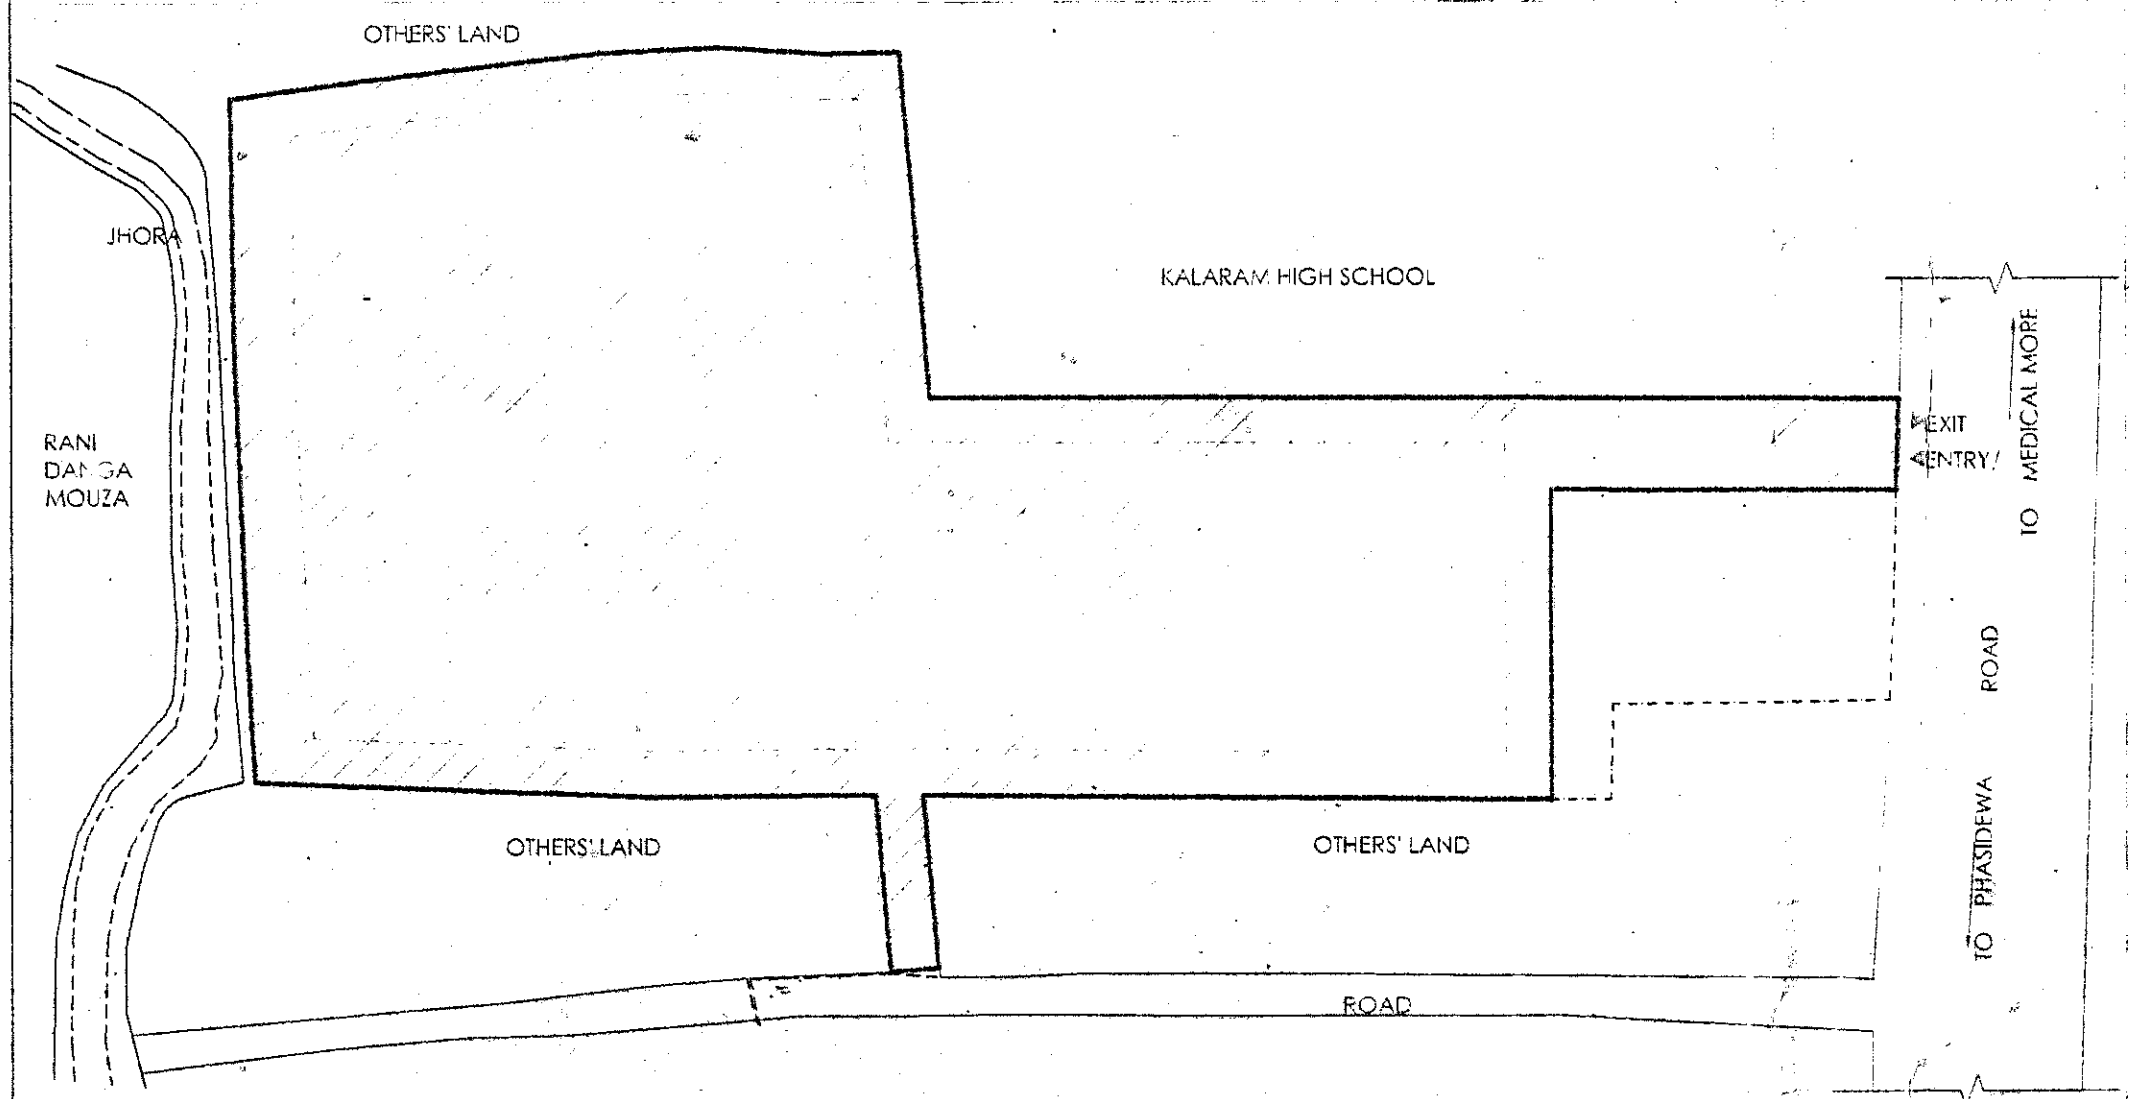

KEY PLAN

OVERALL AREA STATEMENT